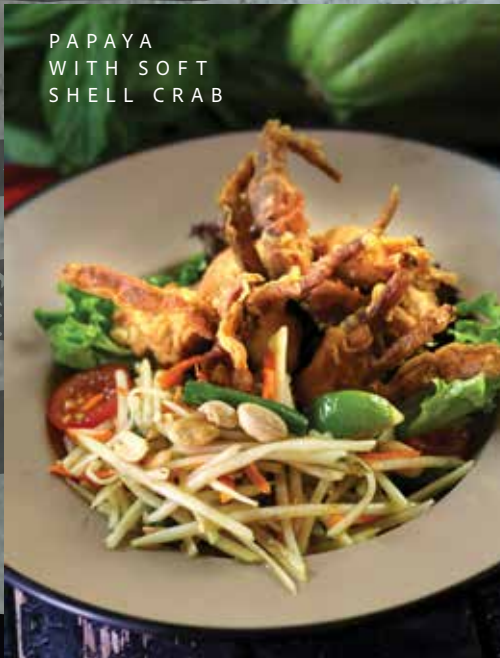

MAIN

DUCK CURRY 🌶️
NAM TOK WAGYU BEEF 🌶️🌶️
CASHEW NUT PRAWNS
CRISPY PORK BELLY
ASIAN GREEN VE V

STEAMED JASMINE RICE

GARLIC CHIVE
DUMPLING

SET 2 HYPER DOME MAIN

CRISPY PORK BELLY

CASHEW NUT
PRAWNS

ASIAN
GREEN

MINIMUM for 4 pp \$52/pp

PAPAYA
WITH SOFT
SHELL CRAB

ENTRÉE

CURRY PUFF **VE** **V**

CHICKEN WING

SAN CHOY BOW

PAPAYA WITH SOFT SHELL CRAB **🌶️** **🥜**

MAIN